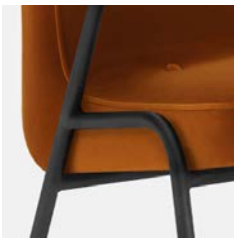

Finishes

METAL - 2 types

Story behind:

366 Concept selects the most refined metals, steel and brass in matt finish. The metals have a galvanic finish and are coated with a thin layer of a more noble metal. This makes 366 Concept furniture even more captivating.

Black Matt

366 Series