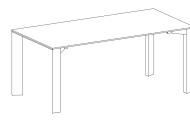

### **CABINETS**

- body and fronts: natural veneer or MDF varnished
- glass fronts in anodized aluminum frame
- two versions of the base: a plinth with tubular legs or a plinth
- media port and cable management option in cabinet for supporting desk

**STOŁY / TABLES / TISCHE**

**I3-110** 219/100/H 74 H 78

**I3-144** 200/100/H 74 H 78

**I3-145** 180/90/H 74 H 78

**I3-111** 100/100/H 74 H 78

**I3-146** 129/129/H 74 H 78

**I3-140** 190/120/H 74 H 78

**I3-141** 160/120/H 74 H 78