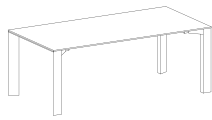

### **TABLES AND DESKS**

- 12 mm-thick table top: natural veneer, compact laminate or quartz conglomerate
- trapezoidal leg profile
- heights of tables and desks: 74 or 78 cm
- anodized aluminum frame and legs - natural or black
- leveling feet in the range of 10 mm
- front shields: natural veneer or MDF varnished

### **CABINETS**

- body and fronts: natural veneer or MDF varnished
- glass fronts in anodized aluminum frame
- two versions of the base: a plinth with tubular legs or a plinth
- media port and cable management option in cabinet for supporting desk

**STOŁY / TABLES / TISCHE**

**I3-110** 219/100/H 74 H 78

**I3-144** 200/100/H 74 H 78

**I3-145** 180/90/H 74 H 78

**I3-111** 100/100/H 74 H 78

**I3-146** 129/129/H 74 H 78

**I3-140** 190/120/H 74 H 78

**I3-141** 160/120/H 74 H 78