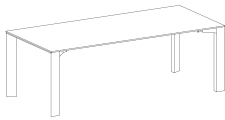

STOŁY / TABLES / TISCHE

I3-110 219/100/H 74 H 78