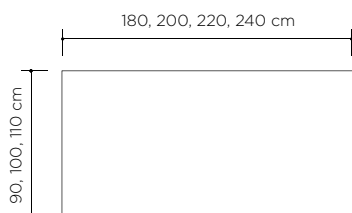

TOPS:

- top thickness 25 mm
- melamine board, 2 mm edge
- natural veneer – straight or milled edges
- nano-laminate on plywood - milled edges
- HPL on plywood – milled edges
- The corners of desks and tables are straight. The corners can be rounded, as an option for oval and wooden legs

• **NO**
oval leg - oval profile 60x30 mm, powder coated metal, leveling within 10 mm

• **ND**
wooden leg - solid oak wood, leveling within 10 mm

Minimus - tables

Legs:

high tables

high tables on wheels*

low tables

NK

NO

ND

Tops:

* dimensions available 200/100/107 cm, 180/90/107 cm

Minimus - modular tables

Legs:

high tables

low tables

middle leg

NK

NO

ND

Tops:

module:

middle module,: