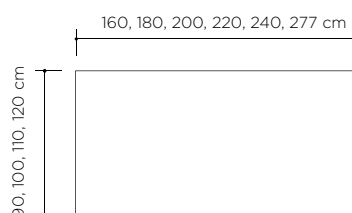

TOPS:

- top thickness 25 mm
- melamine board, 2 mm edge
- natural veneer – straight or milled edges
- nano-laminate on plywood - milled edges
- HPL on plywood – milled edges
- The corners of desks and tables are straight. The corners can be rounded, as an option for oval and wooden legs

• **NO**
oval leg - oval profile 60x30 mm, powder coated metal, leveling within 10 mm

• **ND**
wooden leg - solid oak wood, leveling within 10 mm

Minimus - tables

Legs:

high tables

high tables on wheels*

low tables

NK

NO

ND

Tops:

* dimensions available 200/100/107 cm, 180/90/107 cm

Minimus - modular tables

Legs:

high tables

low tables

middle leg

NK

NO

ND

Tops:

module:

middle module,: