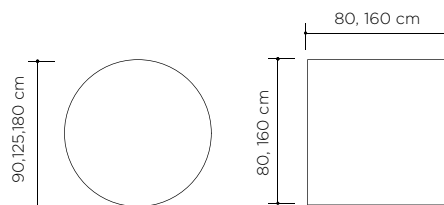

TOPS:

- top thickness 25 mm
- melamine board, 2 mm edge
- natural veneer – straight or milled edges
- nano-laminate on plywood - milled edges
- HPL on plywood – milled edges
- The corners of desks and tables are straight. The corners can be rounded, as an option for oval and wooden legs

FRAMES:

- powder coated metal
- top bracket - steel profile 50x30 mm - 2 top brackets for tables, 1 top bracket for each desk

LEGS:

• **NK**
square leg - profile 50x50 mm, powder coated metal, height adjustable 74-84h cm

• **NO**
oval leg - oval profile 60x30 mm, powder coated metal, leveling within 10 mm

• **ND**
wooden leg - solid oak wood, leveling within 10 mm

Minimus - tables

Legs:

high tables

high tables on wheels*

low tables

NK

NO

ND

Tops:

* dimensions available 200/100/107 cm, 180/90/107 cm

Minimus - modular tables

Legs:

high tables