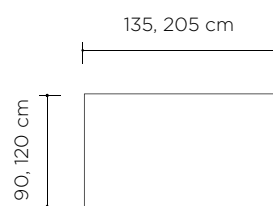

FRAMES:

- powder coated metal
- top bracket - steel profile 50x30 mm - 2 top brackets for tables, 1 top bracket for each desk

LEGS:

• **NK**
square leg - profile 50x50 mm, powder coated metal, height adjustable 74-84h cm

• **NO**
oval leg - oval profile 60x30 mm, powder coated metal, leveling within 10 mm

• **ND**
wooden leg - solid oak wood, leveling within 10 mm

Minimus - tables

Legs:

high tables

high tables on wheels*

low tables

NK

NO

ND

Tops:

* dimensions available 200/100/107 cm, 180/90/107 cm

Minimus - modular tables

Legs:

high tables

low tables

middle leg

NK

NO

ND

Tops:

module:

middle module,: