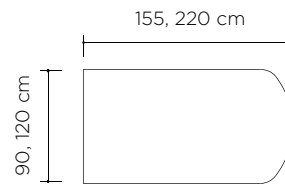

FRAMES:

- powder coated metal
- top bracket - steel profile 50x30 mm - 2 top brackets for tables, 1 top bracket for each desk

LEGS:

• **NK**
square leg - profile 50x50 mm, powder coated metal, height adjustable 74-84h cm

• **NO**
oval leg - oval profile 60x30 mm, powder coated metal, leveling within 10 mm

• **ND**
wooden leg - solid oak wood, leveling within 10 mm

Minimus - tables

Legs:

high tables

high tables on wheels*

low tables

NK

NO

ND

Tops:

* dimensions available 200/100/107 cm, 180/90/107 cm

Minimus - modular tables

Legs:

high tables

low tables

middle leg

NK

NO

ND

Tops:

module:

middle module,: