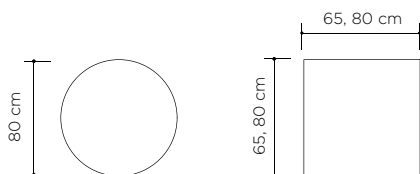

FRAMES:

- powder coated metal
- top bracket - steel profile 50x30 mm - 2 top brackets for tables, 1 top bracket for each desk

LEGS:

• **NK**
square leg - profile 50x50 mm, powder coated metal, height adjustable 74-84h cm

• **NO**
oval leg - oval profile 60x30 mm, powder coated metal, leveling within 10 mm

• **ND**
wooden leg - solid oak wood, leveling within 10 mm

Minimus - tables

Legs:

high tables

high tables on wheels*

low tables

NK

NO

ND

Tops:

* dimensions available 200/100/107 cm, 180/90/107 cm

Minimus - modular tables

Legs:

high tables

low tables

middle leg

NK

NO

ND

Tops:

module:

middle module,: